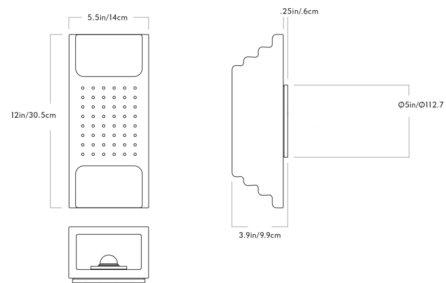

Shown in terracotta

Specifications

COLOR	N/A
BODY FINISH	Terracotta
WATTAGE	8W
DIMMER	Low Voltage Electronic
DIMENSIONS	5.5"W x 12"H x 3.9"D
INTEGRATED LED MODULE	1 x LED/8W/120-277V LED

Technical Information