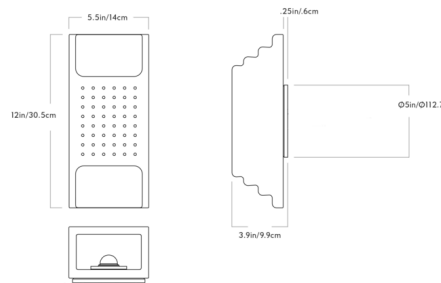

Shown in terracotta

Specifications

COLOR	N/A
BODY FINISH	Terracotta
WATTAGE	8W
DIMMER	Low Voltage Electronic
DIMENSIONS	5.5"W x 12"H x 3.9"D
INTEGRATED LED MODULE	1 x LED/8W/120-277V LED

Technical Information