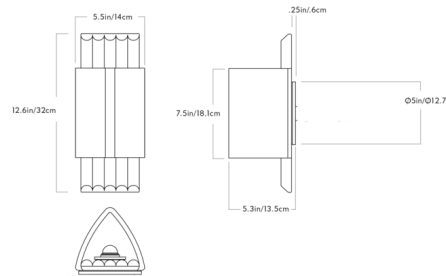

Shown in manganese

Specifications

COLOR	N/A
BODY FINISH	Manganese
WATTAGE	8W
DIMMER	Low Voltage Electronic
DIMENSIONS	5.5"W x 12.5"H x 7.5"D
INTEGRATED LED MODULE	1 x LED/8W/120-277V LED

Technical Information