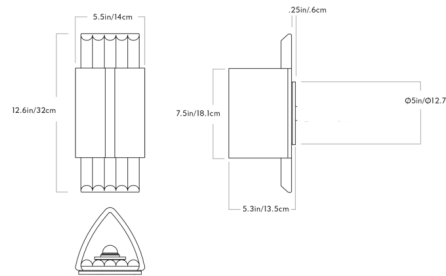

Specifications

COLOR	N/A
BODY FINISH	Manganese
WATTAGE	8W
DIMMER	Low Voltage Electronic
DIMENSIONS	5.5"W x 12.5"H x 7.5"D
INTEGRATED LED MODULE	1 x LED/8W/120-277V LED

Technical Information

LAMP LIFE	50000 hours
COLOR RENDERING	90 CRI
LAMP COLOR	2700K
LUMENS/WATT	50.00
LUMINOUS FLUX	400 lumens

Shown in manganese

CLICK TO VIEW PRODUCT

Notes: