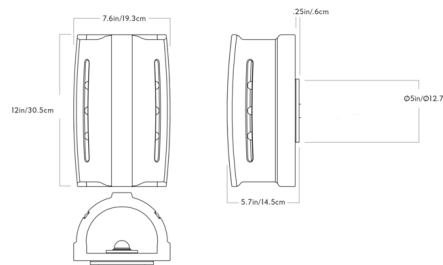

Shown in bone

Specifications

COLOR	N/A
BODY FINISH	Bone
WATTAGE	8W
DIMMER	Low Voltage Electronic
DIMENSIONS	7.5"W x 12"H x 5.5"D
INTEGRATED LED MODULE	1 x LED/8W/120-277V LED

Technical Information

LAMP LIFE	50000 hours
COLOR RENDERING	90 CRI
LAMP COLOR	2700K
LUMENS/WATT	50.00
LUMINOUS FLUX	400 lumens