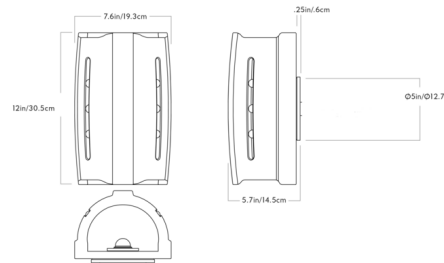

Shown in bone

Specifications

COLOR	N/A
BODY FINISH	Bone
WATTAGE	8W
DIMMER	Low Voltage Electronic
DIMENSIONS	7.5"W x 12"H x 5.5"D
INTEGRATED LED MODULE	1 x LED/8W/120-277V LED

Technical Information

LAMP LIFE	50000 hours
COLOR RENDERING	90 CRI
LAMP COLOR	2700K
LUMENS/WATT	50.00
LUMINOUS FLUX	400 lumens