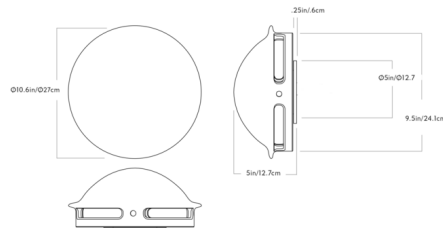

Shown in terracotta

Specifications

COLOR	N/A
BODY FINISH	Terracotta
WATTAGE	8W
DIMMER	Low Voltage Electronic
DIMENSIONS	10.5"W x 10.5"H x 5"D
INTEGRATED LED MODULE	1 x LED/8W/120-277V LED

Technical Information