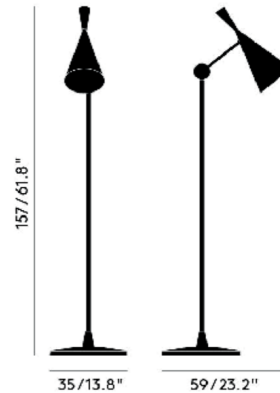

Specifications

COLOR	N/A
BODY FINISH	Aluminum
WATTAGE	6W
DIMMER	Included
DIMENSIONS	23.2"W x 61.8"H x 13.8"D
INTEGRATED LED MODULE	1 x LED/6W/120V LED
COUNTRY OF ORIGIN	India

Technical Information

COLOR RENDERING	90 CRI
LAMP COLOR	3000K
LUMENS/WATT	133.33
LUMINOUS FLUX	800 lumens

Shown in aluminum

CLICK TO VIEW PRODUCT

Notes: