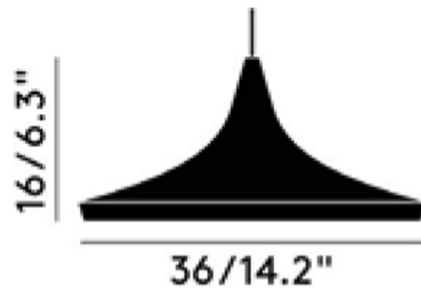

CLICK TO VIEW PRODUCT

Notes: