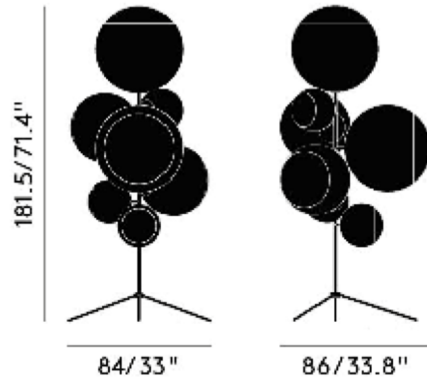

Description

The Mirror Ball Chandelier LED Floor Lamp draws upon retro influences like disco balls and space helmets with a glamorous twist. Seven mirrored globe shades of varying sizes are supported by a tripod stand to create an illuminated abstract sculpture. Inline dimmer switch located on cord.

Specifications

COLOR	N/A
BODY FINISH	Gold
WATTAGE	42W
DIMMER	Included
DIMENSIONS	33.9"W x 71.3"H x 33.1"D
INTEGRATED LED MODULE	7 x LED/6W/120V LED
COUNTRY OF ORIGIN	China

Technical Information

COLOR RENDERING	90 CRI
LAMP COLOR	3000K
LUMENS/WATT	666.67
LUMINOUS FLUX	4000 lumens

Shown in gold

CLICK TO VIEW PRODUCT

Notes: