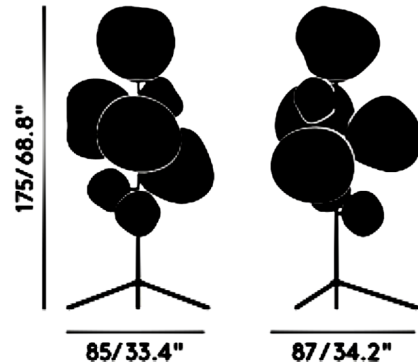

CLICK TO VIEW PRODUCT

Notes: