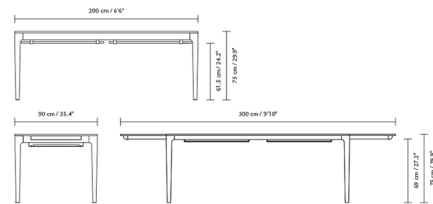

By Umage

Description

The Heart'N'Soul Extension Dining Table offers a perfect blend of form and function with a clean-lined, minimalist expression. A drawer on each end of the table provides a handy space for storage, and the drawers also double as supports for the extension leaves to increase the length of the table. The extension leaves can be stored beneath the table when not in use. Heart'N'Soul is available with an MDF and wood veneer tabletop in Light Oak, Dark Oak, or Black Oak. The legs are made of solid oak.

Shown in light oak

Specifications

| | |
|-------------------|---------------------------|
| COLOR | N/A |
| BODY FINISH | Light Oak |
| WATTAGE | N/A |
| DIMMER | N/A |
| DIMENSIONS | 118.1"W x 29.6"H x 35.4"D |
| BULB | N/A |
| COUNTRY OF ORIGIN | Viet Nam |