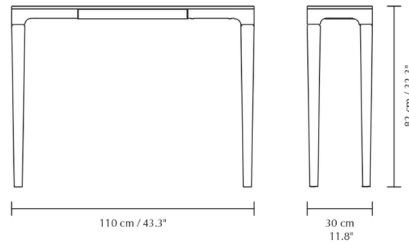

Shown in dark oak

Specifications

| | |
|-------------------|--------------------------|
| COLOR | N/A |
| BODY FINISH | Dark Oak |
| WATTAGE | N/A |
| DIMMER | N/A |
| DIMENSIONS | 43.3"W x 32.3"H x 11.8"D |
| BULB | N/A |
| COUNTRY OF ORIGIN | Viet Nam |