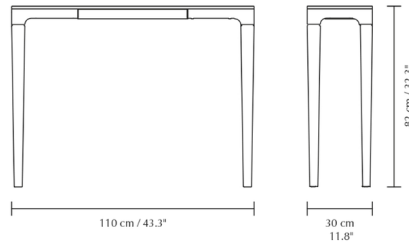

Shown in dark oak

Specifications

COLOR	N/A
BODY FINISH	Dark Oak
WATTAGE	N/A
DIMMER	N/A
DIMENSIONS	43.3"W x 32.3"H x 11.8"D
BULB	N/A
COUNTRY OF ORIGIN	Viet Nam

CLICK TO VIEW PRODUCT

Notes: