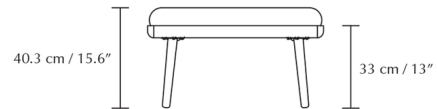

### Specifications

COLOR	Sugar Brown
BODY FINISH	Light Oak
WATTAGE	N/A
DIMMER	N/A
DIMENSIONS	28.1"W x 15.6"H x 28.1"D
BULB	N/A
COUNTRY OF ORIGIN	Viet Nam

CLICK TO VIEW PRODUCT

Notes: