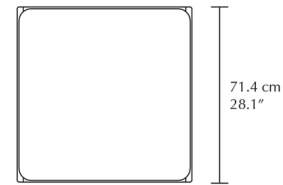

Lightology

lightology.com
866-954-4489
06-30-26

Project: _____

Company: _____

Location: _____ Fixture Type: _____

SPEC #: **VIT1394805**

Approved On: _____ Approved By: _____

Lounge Around Shuffle Pouffe

By Umage

Description

The Lounge Around Shuffle Pouffe is a multi-functional and flexible piece that will add a stylish accent to any living space. The plush cushion is filled with 70% polyester fiber and 30% feathers, making it a comfortable footrest or extra seat. The cushion can be removed to reveal a square oak veneer table top, allowing Lounge Around to double as a coffee table with a minimalist silhouette.

Specifications

COLOR	Sugar Brown
BODY FINISH	Light Oak
WATTAGE	N/A
DIMMER	N/A
DIMENSIONS	28.1"W x 15.6"H x 28.1"D
BULB	N/A
COUNTRY OF ORIGIN	Viet Nam

CLICK TO VIEW PRODUCT

Notes: