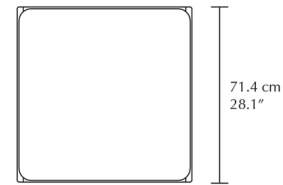

### Specifications

COLOR	Sugar Brown
BODY FINISH	Light Oak
WATTAGE	N/A
DIMMER	N/A
DIMENSIONS	28.1"W x 15.6"H x 28.1"D
BULB	N/A
COUNTRY OF ORIGIN	Viet Nam

CLICK TO VIEW PRODUCT

Notes: