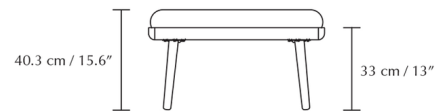

Shown in light oak / sugar brown

Specifications

COLOR	Sugar Brown
BODY FINISH	Light Oak
WATTAGE	N/A
DIMMER	N/A
DIMENSIONS	28.1"W x 15.6"H x 28.1"D
BULB	N/A
COUNTRY OF ORIGIN	Viet Nam

CLICK TO VIEW PRODUCT