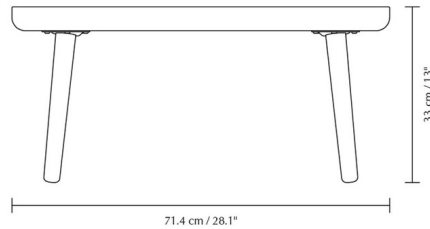

Description

The Lounge Around Shuffle Coffee Table features an elegant, minimalist silhouette which incorporates elements of Scandinavian and Japanese design. The square tabletop is crafted from oak veneer over an MDF core and possesses a raised edge to keep drinks and other objects from falling off the table. Angled solid oak legs support the tabletop and add a stylish accent to the design.

Shown in light oak

Specifications

COLOR	N/A
BODY FINISH	Light Oak
WATTAGE	N/A
DIMMER	N/A
DIMENSIONS	28.1\"W x 12.99\"H x 28.1\"D
BULB	N/A
COUNTRY OF ORIGIN	Viet Nam

CLICK TO VIEW PRODUCT

Notes: