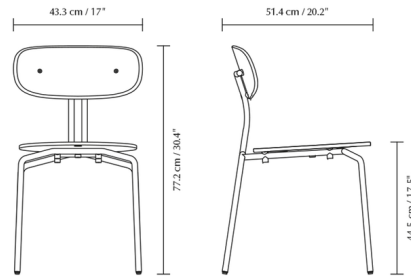

Lightology

lightology.com
866-954-4489
07-01-26

Project: _____

Company: _____

Location: _____ Fixture Type: _____

SPEC #: **VIT1394818**

Approved On: _____ Approved By: _____

Curious Dining Chair By Umage

Description

The Curious Dining Chair is a versatile chair with an elegant, minimalist aesthetic that will complement a variety of decor styles. The round seat and oblong backrest are crafted from oak veneer and supported by a sleek steel frame. Curious is available with or without a seat cushion in a variety of colors, and up to 8 chairs (without cushions) can be stacked.

Shown in brass / tangerine

Specifications

COLOR	Tangerine
BODY FINISH	Brass
WATTAGE	N/A
DIMMER	N/A
DIMENSIONS	17"W x 30.4"H x 20.2"D
BULB	N/A
COUNTRY OF ORIGIN	Viet Nam

CLICK TO VIEW PRODUCT

Notes: