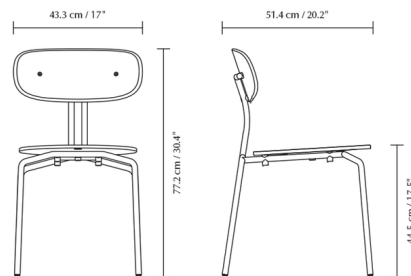

### Specifications

COLOR	Tangerine
BODY FINISH	Brass
WATTAGE	N/A
DIMMER	N/A
DIMENSIONS	17"W x 30.4"H x 20.2"D
BULB	N/A
COUNTRY OF ORIGIN	Viet Nam

CLICK TO VIEW PRODUCT

Notes: