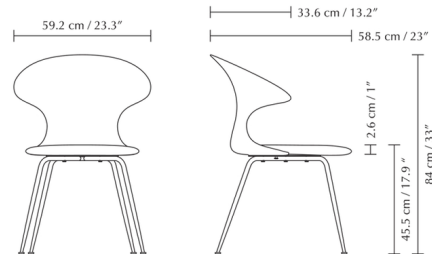

Shown in brass / morning meadows

Specifications

| | |
|-------------------|----------------------|
| COLOR | Morning Meadows |
| BODY FINISH | Brass |
| WATTAGE | N/A |
| DIMMER | N/A |
| DIMENSIONS | 23.3"W x 33"H x 23"D |
| BULB | N/A |
| COUNTRY OF ORIGIN | Viet Nam |