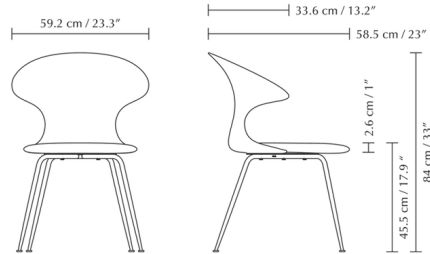

By Umage

Description

The Time Flies Dining Chair features an artistic silhouette with an organically curving back and arms. Sleek steel legs support the seat to complement the chair's modern form with a streamlined accent.

Shown in brass / stone rose

Specifications

COLOR	Stone Rose
BODY FINISH	Brass
WATTAGE	N/A
DIMMER	N/A
DIMENSIONS	23.3"W x 33"H x 23"D
BULB	N/A
COUNTRY OF ORIGIN	Viet Nam

CLICK TO VIEW PRODUCT

Notes: