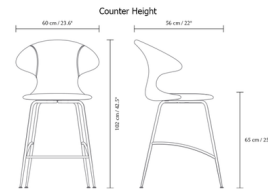

Description

The Time Flies Stool features an artistic silhouette with an organically curving back and arms. Sleek steel legs support the seat to complement the stool's modern form with a streamlined accent.

Shown in chrome / stone rose

Specifications

COLOR	Stone Rose
BODY FINISH	Chrome
WATTAGE	N/A
DIMMER	N/A
DIMENSIONS	23.6"W x 42.5"H x 22"D
BULB	N/A
COUNTRY OF ORIGIN	Viet Nam

CLICK TO VIEW PRODUCT

Notes: