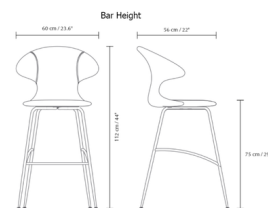

Description

The Time Flies Stool features an artistic silhouette with an organically curving back and arms. Sleek steel legs support the seat to complement the stool's modern form with a streamlined accent.

Shown in chrome / stone rose

Specifications

COLOR	Stone Rose
BODY FINISH	Chrome
WATTAGE	N/A
DIMMER	N/A
DIMENSIONS	23.6"W x 42.5"H x 22"D
BULB	N/A
COUNTRY OF ORIGIN	Viet Nam

CLICK TO VIEW PRODUCT

Notes: