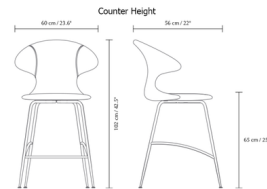

Shown in chrome / stone rose

Specifications

COLOR	Stone Rose
BODY FINISH	Chrome
WATTAGE	N/A
DIMMER	N/A
DIMENSIONS	23.6"W x 42.5"H x 22"D
BULB	N/A
COUNTRY OF ORIGIN	Viet Nam

CLICK TO VIEW PRODUCT

Notes: