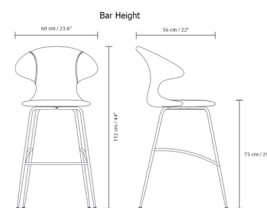

By Umage

Description

The Time Flies Stool features an artistic silhouette with an organically curving back and arms. Sleek steel legs support the seat to complement the stool's modern form with a streamlined accent.

Shown in chrome / stone rose

Specifications

COLOR	Stone Rose
BODY FINISH	Chrome
WATTAGE	N/A
DIMMER	N/A
DIMENSIONS	23.6"W x 42.5"H x 22"D
BULB	N/A
COUNTRY OF ORIGIN	Viet Nam

CLICK TO VIEW PRODUCT

Notes: