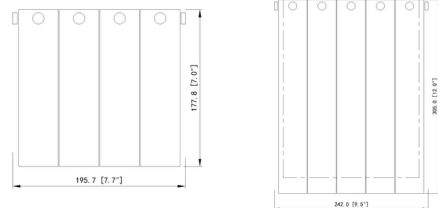

Shown in matte black / clear

Specifications

COLOR	Clear
BODY FINISH	Matte Black
WATTAGE	17W
DIMMER	Standard 120V
DIMENSIONS	7.75"W x 7"H x 5"D
BULB NOT INCLUDED	1 x A19/Medium (E26)/17W/120V LED
OTHER BULB OPTIONS	1 x A19/Medium (E26)/100W/120V Incandescent
COUNTRY OF ORIGIN	China