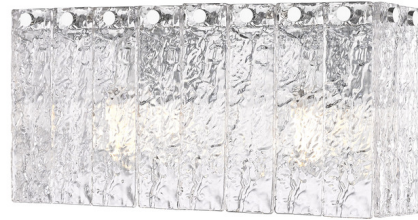

Lightology

lightology.com
866-954-4489
07-02-26

Project: _____

Company: _____

Location: _____ Fixture Type: _____

SPEC #: **ZLT1395054**

Approved On: _____ Approved By: _____

Glacier Bathroom Vanity Light By Z-Lite

Description

Gleaming finished metal offers an incomparable reflective quality to clear glass, adding a striking look to the exquisite Glacier Bathroom Vanity Light. Glacier features glamorous, clear textured glass panels that emulate melting ice, an extraordinary effect with dramatic impact in a foyer or dining room. Modern finished steel is placed as a crown frame, adding a contrast in both style and finish and embellishing the optical delight accomplished when the fixture is illuminated.

Shown in chrome / clear

Specifications

COLOR Clear
 BODY FINISH Chrome
 WATTAGE 34W
 DIMMER Standard 120V
 DIMENSIONS 15"W x 7"H x 5"D
 BULB NOT INCLUDED 2 x A19/Medium (E26)/17W/120V LED
 OTHER BULB OPTIONS 2 x A19/Medium (E26)/100W/120V Incandescent
 COUNTRY OF ORIGIN China