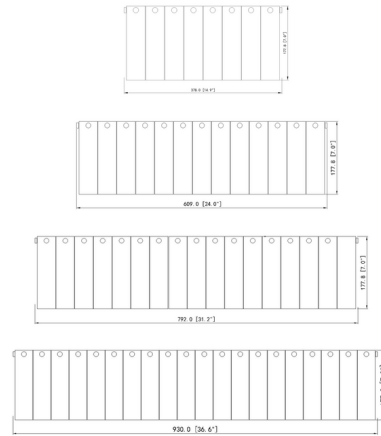

Shown in chrome / clear

Specifications

COLOR Clear
 BODY FINISH Chrome
 WATTAGE 34W
 DIMMER Standard 120V
 DIMENSIONS 15"W x 7"H x 5"D
 BULB NOT INCLUDED 2 x A19/Medium (E26)/17W/120V LED
 OTHER BULB OPTIONS 2 x A19/Medium (E26)/100W/120V Incandescent
 COUNTRY OF ORIGIN China