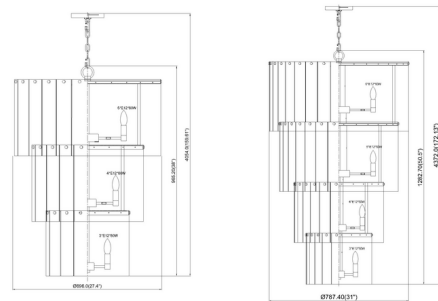

Shown in modern gold / clear

Specifications

COLOR	Clear
BODY FINISH	Modern Gold
WATTAGE	108W
DIMMER	Standard 120V
DIMENSIONS	27.5"W x 38"H
BULB NOT INCLUDED	12 x B10/Candelabra (E12)/9W/120V LED
OTHER BULB OPTIONS	12 x B10/Candelabra (E12)/60W/120V Incandescent
COUNTRY OF ORIGIN	China