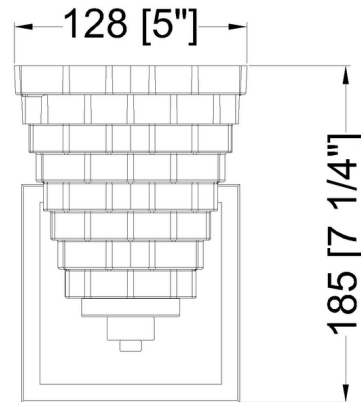

Specifications

COLOR Matte Opal
BODY FINISH Brushed Nickel
WATTAGE 17W
DIMMER Standard 120V
DIMENSIONS 5"W x 7.25"H x 7"D
BULB NOT INCLUDED 1 x A19/Medium (E26)/17W/120V LED
OTHER BULB OPTIONS 1 x A19/Medium (E26)/100W/120V Incandescent
COUNTRY OF ORIGIN China

Technical Information

PRODUCT DIMENSIONS Backplate: 4.75"W x 4.75"H

Shown in brushed nickel / matte opal

CLICK TO VIEW PRODUCT

Notes: