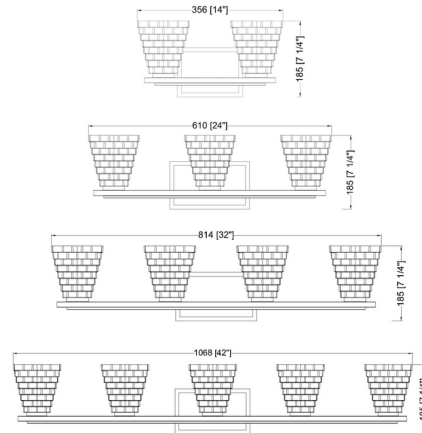

### Description

The Annalise Wall Sconce features a row of tapered opal glass shades composed of small rectangles for a refined, textured look. The opal glass provides a soft, inviting glow perfect for an entryway or bathroom vanity. May be mounted with the shades pointed up or down.

### Specifications

COLOR	Matte Opal
BODY FINISH	Modern Gold
WATTAGE	34W
DIMMER	Standard 120V
DIMENSIONS	14"W x 7.25"H x 7"D
BULB NOT INCLUDED	2 x A19/Medium (E26)/17W/120V LED
OTHER BULB OPTIONS	2 x A19/Medium (E26)/100W/120V Incandescent
COUNTRY OF ORIGIN	China