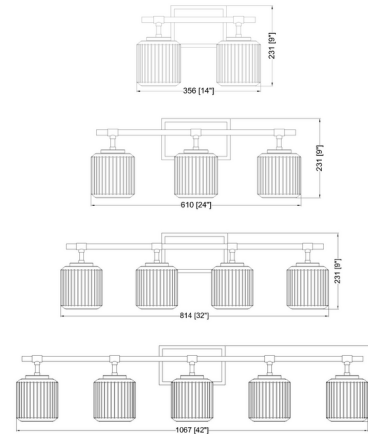

Shown in chrome / clear ribbed