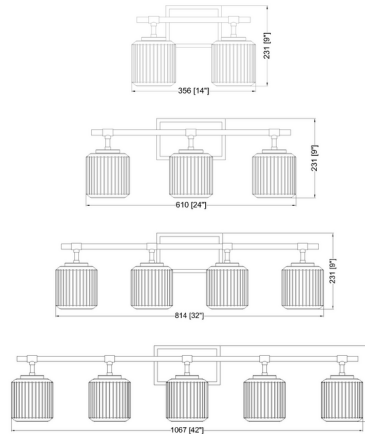

Shown in matte black / clear ribbed