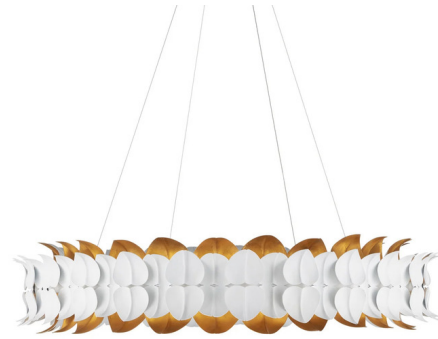

## Aventine Chandelier

By Currey & Company

### Description

The Aventine Chandelier is a layered design with pretty leaves in a mix of finishes. The exterior of both rows are in a gesso white finish, while the backs of the inner ring are in a contemporary gold finish for a beautiful contrast. The gold leaves also warm the illumination from the integrated LED strips that sit between the rows. Recommended Dimmers: TRIAC, ELV or 0-10V

Shown in gold / white