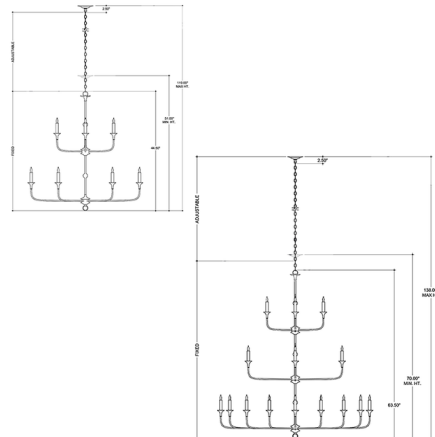

### Description

The arms of the Nottaway Grande Gold Chandelier stretch gracefully from petite cogs that rest at the bottoms of its stems, the bottom one ornamented with a dainty ring. Though this is a seriously minimalist fixture, the profile of the chandelier has a lovely fluidity to it that makes it a natural choice for traditional and transitional interiors. Contemporary finish options on the wrought iron frame adds textural interest.

### Specifications

COLOR . . . . . N/A  
 BODY FINISH . . . . . Contemporary Gold Leaf  
 WATTAGE . . . . . 126W  
 DIMMER . . . . . Standard 120V  
 DIMENSIONS . . . . . 60"W x 63.5"H  
 BULB NOT INCLUDED . . . . . 18 x B10/Candelabra (E12)/7W/120V LED

### Technical Information

PRODUCT DIMENSIONS . . . . . Chain: 6ft

Shown in contemporary gold leaf

CLICK TO VIEW PRODUCT

Notes: