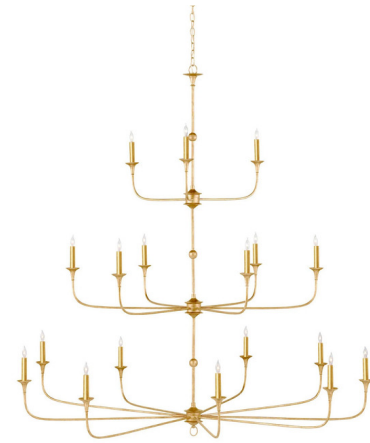

## Nottaway Grande Chandelier

By Currey & Company

### Description

The arms of the Nottaway Grande Gold Chandelier stretch gracefully from petite cogs that rest at the bottoms of its stems, the bottom one ornamented with a dainty ring. Though this is a seriously minimalist fixture, the profile of the chandelier has a lovely fluidity to it that makes it a natural choice for traditional and transitional interiors. Contemporary finish options on the wrought iron frame adds textural interest.

### Specifications

COLOR . . . . . N/A  
 BODY FINISH . . . . . Contemporary Gold Leaf  
 WATTAGE . . . . . 126W  
 DIMMER . . . . . Standard 120V  
 DIMENSIONS . . . . . 60"W x 63.5"H  
 BULB NOT INCLUDED . . . . . 18 x B10/Candelabra (E12)/7W/120V LED

### Technical Information

PRODUCT DIMENSIONS . . . . . Chain: 6ft

Shown in contemporary gold leaf

CLICK TO VIEW PRODUCT

Notes: