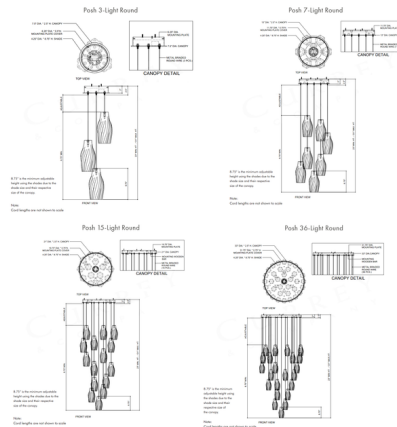

Description

The Posh Light Round Multi-Drop Pendant has a shade made of white ceramic crafted to resemble tassels. The sense of movement created by the material is an artisanal touch that brings the shades a lovely graceful quality. The thin silver cables from which they hang leave the shades themselves to be the star of the design.

Shown in silver / white

Specifications

COLOR	White
BODY FINISH	Silver
WATTAGE	4.5W
DIMMER	Standard 120V
DIMENSIONS	7.5"W x 8.75"H
BULB NOT INCLUDED	3 x LED/G4 (bipin)/1.5W/120V LED

CLICK TO VIEW PRODUCT

Notes: