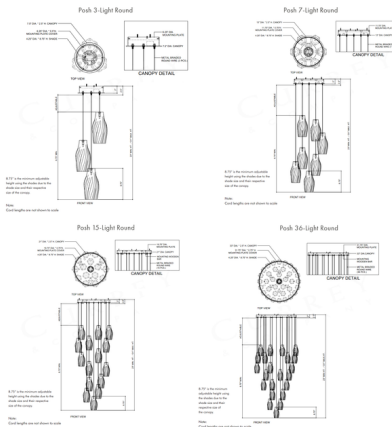

Description

The Posh Light Round Multi-Drop Pendant has a shade made of white ceramic crafted to resemble tassels. The sense of movement created by the material is an artisanal touch that brings the shades a lovely graceful quality. The thin silver cables from which they hang leave the shades themselves to be the star of the design.

Shown in silver / white

Specifications

COLOR	White
BODY FINISH	Silver
WATTAGE	4.5W
DIMMER	Standard 120V
DIMENSIONS	7.5"W x 8.75"H
BULB NOT INCLUDED	3 x LED/G4 (bipin)/1.5W/120V LED

CLICK TO VIEW PRODUCT

Notes: