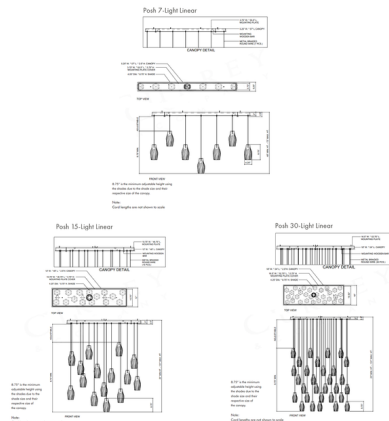

Description

The Posh Light Linear Multi-Drop Pendant has shades made of white ceramic crafted to resemble tassels. The sense of movement created by the material is an artisanal touch that brings the shades a lovely graceful quality. The thin silver cables from which they hang leave the shades themselves to be the star of the design.

Shown in silver / white

Specifications

COLOR	White
BODY FINISH	Silver
WATTAGE	22.5W
DIMMER	Standard 120V
DIMENSIONS	48"L x 12"W x 8.75"H
BULB NOT INCLUDED	15 x LED/G4 (bipin)/1.5W/120V LED

CLICK TO VIEW PRODUCT