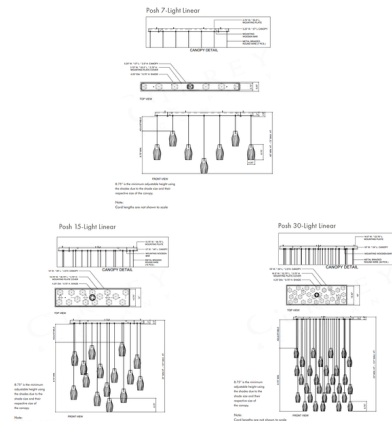

Description

The Posh Light Linear Multi-Drop Pendant has shades made of white ceramic crafted to resemble tassels. The sense of movement created by the material is an artisanal touch that brings the shades a lovely graceful quality. The thin silver cables from which they hang leave the shades themselves to be the star of the design.

Shown in silver / white

Specifications

COLOR	White
BODY FINISH	Silver
WATTAGE	22.5W
DIMMER	Standard 120V
DIMENSIONS	48"L x 12"W x 8.75"H
BULB NOT INCLUDED	15 x LED/G4 (bipin)/1.5W/120V LED

CLICK TO VIEW PRODUCT