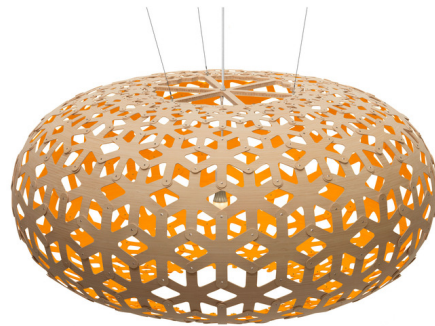

## Snowflake Pendant By David Trubridge

### Description

The Snowflake Pendant is inspired by the hexagonal shapes of its namesake. The intricate details spread warm light and beautiful shadows across your space. Made in New Zealand. Ships fully assembled.

Shown in white / bamboo exterior / orange interior

### Specifications

COLOR	Bamboo Exterior / Orange Interior
BODY FINISH	White
WATTAGE	100W
DIMMER	Standard 120V
DIMENSIONS	63"W x 28"H
BULB NOT INCLUDED	1 x A23/Medium (E26)/100W/120V Incandescent
OTHER BULB OPTIONS	1 x A23/Medium (E26)/120V LED 1 x G40/Medium (E26)/100W/120V Incandescent 1 x G40/Medium (E26)/120V LED
COUNTRY OF ORIGIN	New Zealand