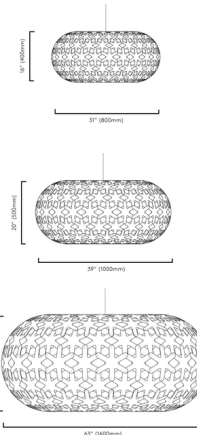

### Description

The Snowflake Pendant is inspired by the hexagonal shapes of its namesake. The intricate details spread warm light and beautiful shadows across your space. Made in New Zealand. Ships fully assembled.

### Specifications

COLOR	Bamboo Exterior / Orange Interior
BODY FINISH	White
WATTAGE	100W
DIMMER	Standard 120V
DIMENSIONS	63"W x 28"H
BULB NOT INCLUDED	1 x A23/Medium (E26)/100W/120V Incandescent
OTHER BULB OPTIONS	1 x A23/Medium (E26)/120V LED 1 x G40/Medium (E26)/100W/120V Incandescent 1 x G40/Medium (E26)/120V LED
COUNTRY OF ORIGIN	New Zealand