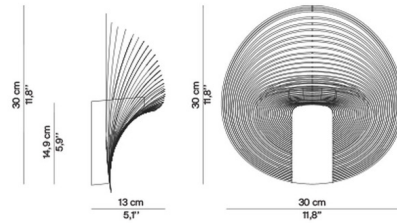

By Luceplan

Description

The Illan Wall Sconce was created with the concepts of technological innovation and sustainability while also offering an elegant aesthetic. The sconce is composed of an aluminum body which mounts to the wall surrounded by thin strips of flexible, laser cut plywood. The wood is obtained from surplus scraps created during production of the larger Illan Pendant to give new purpose to a waste material. The sconce houses an integrated LED light source which directs light upward for a warm, ethereal glow.

Shown in birch

Specifications

COLOR	N/A
BODY FINISH	Birch
WATTAGE	21W
DIMMER	Low Voltage Electronic
DIMENSIONS	11"W x 11"H x 5.1"D
INTEGRATED LED MODULE	1 x LED/21W/120-277V LED
COUNTRY OF ORIGIN	Italy

Technical Information