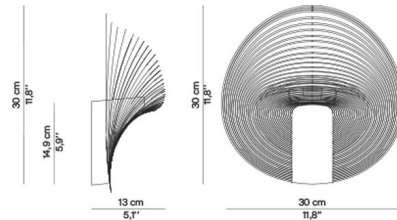

### Specifications

COLOR	N/A
BODY FINISH	Birch
WATTAGE	21W
DIMMER	Low Voltage Electronic
DIMENSIONS	11"W x 11"H x 5.1"D
INTEGRATED LED MODULE	1 x LED/21W/120-277V LED
COUNTRY OF ORIGIN	Italy