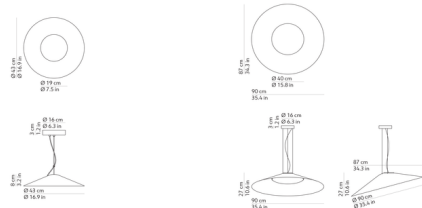

CLICK TO VIEW PRODUCT

Notes: