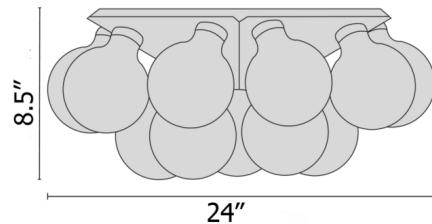

### Specifications

COLOR	N/A
BODY FINISH	Aluminum
WATTAGE	45W
DIMMER	Standard 120V
DIMENSIONS	24.02"W x 8.46"H x 24.02"D
BULB INCLUDED	15 x G40/Medium (E26)/3W/120V LED
COUNTRY OF ORIGIN	Italy

CLICK TO VIEW PRODUCT