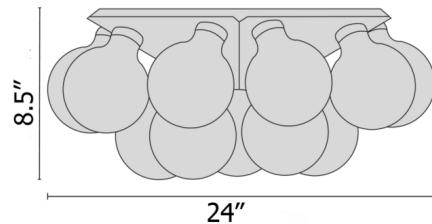

Specifications

COLOR	N/A
BODY FINISH	Aluminum
WATTAGE	45W
DIMMER	Standard 120V
DIMENSIONS	24.02"W x 8.46"H x 24.02"D
BULB INCLUDED	15 x G40/Medium (E26)/3W/120V LED
COUNTRY OF ORIGIN	Italy

CLICK TO VIEW PRODUCT

Notes: