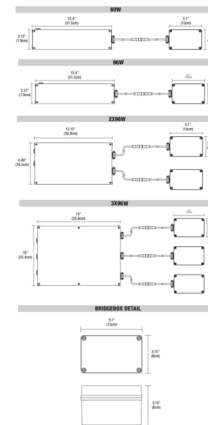

### Description

The Pure Smart Wi-Fi PSBB RGBTW Power Supply for Recessed Linear contains a Wi-Fi enabled WiZ Pro Type UR Bridgebox which allows for integration into the WiZ Pro Wireless control ecosystem. No hub required and provides 5 channel full color control of the TruColor RGBTW Light Engine. The WiZ App, WiZ Pro Dashboard, and Room Controllers (CWW-TW-SCENEWH and CWR-TW-SCENE-WH) from Pure Smart allow for dimming, CCT selection, grouping, scheduling, and the programming of preset and custom scenes. Voice control is available through integration with Amazon Alexa, Google Assistant, Siri Shortcuts, IFTTT, and SmartThings. Communicates via 2.4GHz Wi-Fi only. Accepts an input voltage in a range of 120-277V and outputs 24VDC power. Dims down to 5%. Integrated short circuit, overload, and thermal protection. Easily accessible external pushbutton allows for power cycling which triggers pairing mode to the connected smart device. The PSBB RGBTW Power Supply for Linear Recessed is compatible with Reveal, TruLine, TruLine Trim, Veil, and Verge fixtures by PureEdge Lighting.

### Specifications

COLOR	N/A
BODY FINISH	White
WATTAGE	5W
DIMMER	N/A
DIMENSIONS	12.4"W x 2.18"H x 3.12"D
BULB NOT INCLUDED	LED/5W/24V LED

Shown in white

CLICK TO VIEW PRODUCT

Notes: