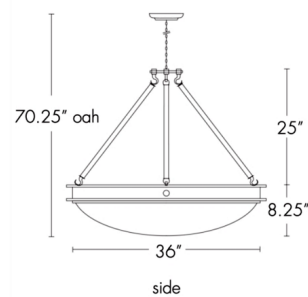

By UltraLights

Description

The Compass 9925 Pendant features an Opal acrylic diffuser with a Cast Bronze finish. Note: Image shown with White Swirl diffuser.

Shown in cast bronze / opal

Specifications

COLOR	Opal
BODY FINISH	Cast Bronze
WATTAGE	82.6W
DIMMER	0-10V
DIMENSIONS	36\"W x 33.25\"H
INTEGRATED LED MODULE	1 x LED/82.6W/120-277V LED
COUNTRY OF ORIGIN	United States