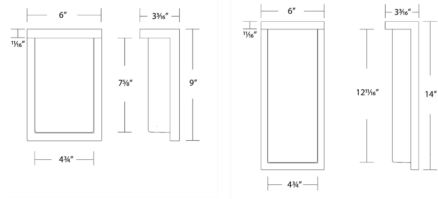

Specifications

COLOR White
BODY FINISH Black
WATTAGE 13W
DIMMER Low Voltage Electronic
DIMENSIONS 6"W x 9"H x 3.188"D
INTEGRATED LED MODULE 1 x LED/13W/120V LED
COUNTRY OF ORIGIN China

Technical Information

LAMP LIFE 50000 hours
BEAM ANGLE 35°
COLOR RENDERING 90 CRI
LAMP COLOR CCT Select
LUMENS/WATT 51.15
LUMINOUS FLUX 665 lumens

Shown in black / white

CLICK TO VIEW PRODUCT

Notes: