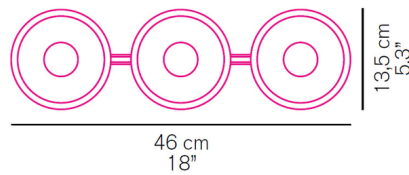

By Oluce Srl

Description

Inspired by 1970's style, Fiore 123 features Clear blown glass diffusers in the straight line with a Chrome finish. Install on a wall or ceiling. NOTE: This is a discontinued model and limited to quantity on hand.

Shown in chrome / transparent

Specifications

COLOR	Transparent
BODY FINISH	Chrome
WATTAGE	21W
DIMMER	Standard 120V
DIMENSIONS	18"W x 5.3"H
BULB NOT INCLUDED	3 x G16.5/Candelabra (E12)/7W/120V LED
COUNTRY OF ORIGIN	Italy