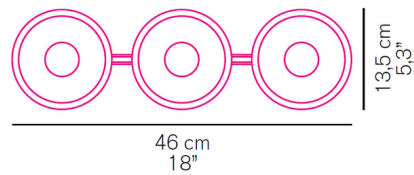

By Oluce Srl

Description

Inspired by 1970's style, Fiore 123 features Clear blown glass diffusers in the straight line with a Chrome finish. Install on a wall or ceiling. NOTE: This is a discontinued model and limited to quantity on hand.

Shown in chrome / transparent

Specifications

COLOR Transparent
BODY FINISH Chrome
WATTAGE 21W
DIMMER Standard 120V
DIMENSIONS 18"W x 5.3"H
BULB NOT INCLUDED 3 x G16.5/Candelabra (E12)/7W/120V LED
COUNTRY OF ORIGIN Italy