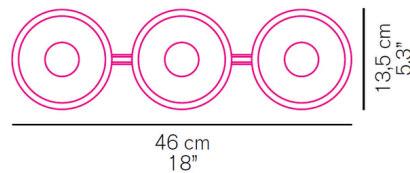

By Oluce Srl

Description

Inspired by 1970's style, Fiore 123 features Clear blown glass diffusers in the straight line with a Chrome finish. Install on a wall or ceiling. NOTE: This is a discontinued model and limited to quantity on hand.

Shown in chrome / transparent

Specifications

COLOR Transparent
BODY FINISH Chrome
WATTAGE 21W
DIMMER Standard 120V
DIMENSIONS 18"W x 5.3"H
BULB NOT INCLUDED 3 x G16.5/Candelabra (E12)/7W/120V LED
COUNTRY OF ORIGIN Italy