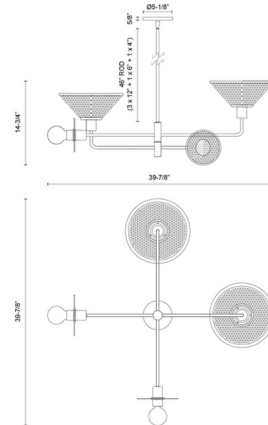

Specifications

COLOR Rattan
 BODY FINISH Brushed Gold
 WATTAGE 28W
 DIMMER Standard 120V
 DIMENSIONS 39.88"W x 14.75"H
 BULB NOT INCLUDED 4 x G25/Medium (E26)/7W/120V LED
 COUNTRY OF ORIGIN China

Technical Information

PRODUCT DIMENSIONS Down Rod: (3) 12", (1) 6", (1) 4"

Shown in brushed gold / rattan

CLICK TO VIEW PRODUCT

Notes: