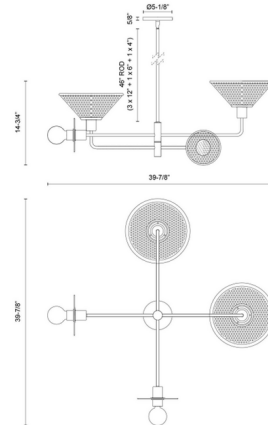

Specifications

COLOR Rattan
BODY FINISH Brushed Gold
WATTAGE 28W
DIMMER Standard 120V
DIMENSIONS 39.88"W x 14.75"H
BULB NOT INCLUDED 4 x G25/Medium (E26)/7W/120V LED
COUNTRY OF ORIGIN China

Technical Information

PRODUCT DIMENSIONS Down Rod: (3) 12", (1) 6", (1) 4"

Notes:

Shown in brushed gold / rattan

CLICK TO VIEW PRODUCT