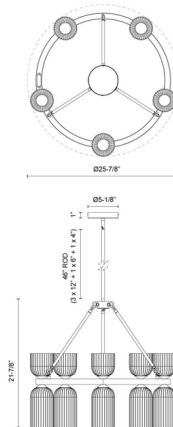

CLICK TO VIEW PRODUCT

Notes: