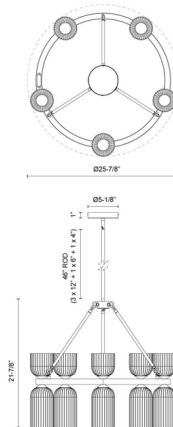

### Specifications

COLOR . . . . . Clear Ribbed  
BODY FINISH . . . . . Brushed Gold  
WATTAGE . . . . . 70W  
DIMMER . . . . . Standard 120V  
DIMENSIONS . . . . . 25.88"W x 21.88"H  
BULB NOT INCLUDED . . . . . 10 x G16.5/Candelabra (E12)/7W/120V LED  
COUNTRY OF ORIGIN . . . . . China

### Technical Information

PRODUCT DIMENSIONS . . . . . Down Rod: (3) 12", (1) 6", (1) 4"

Shown in brushed gold / clear ribbed

CLICK TO VIEW PRODUCT

Notes: