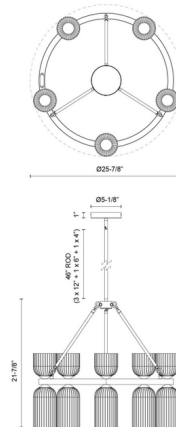

Specifications

COLOR	Opal
BODY FINISH	Matte Black
WATTAGE	70W
DIMMER	Standard 120V
DIMENSIONS	25.88"W x 21.88"H
BULB NOT INCLUDED	10 x G16.5/Candelabra (E12)/7W/120V LED
COUNTRY OF ORIGIN	China

CLICK TO VIEW PRODUCT