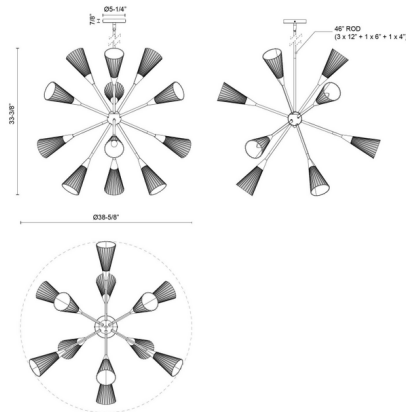

### Specifications

COLOR . . . . . Opal  
 BODY FINISH . . . . . Brushed Nickel  
 WATTAGE . . . . . 108W  
 DIMMER . . . . . Standard 120V  
 DIMENSIONS . . . . . 38.63"W x 33.38"H  
 BULB NOT INCLUDED . . . . . 12 x B10/Candelabra (E12)/9W/120V LED  
 COUNTRY OF ORIGIN . . . . . China

### Technical Information

PRODUCT DIMENSIONS . . . . . Down Rod: (3) 12", (1) 6", (1) 4"

CLICK TO VIEW PRODUCT

Notes: