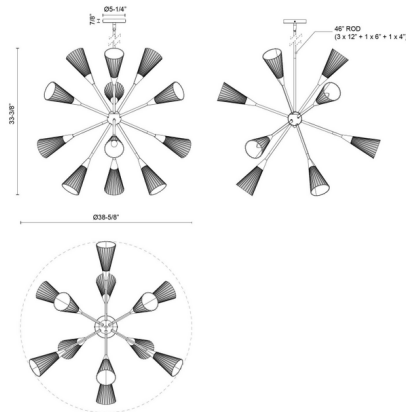

### Specifications

COLOR	Opal
BODY FINISH	Brushed Nickel
WATTAGE	108W
DIMMER	Standard 120V
DIMENSIONS	38.63"W x 33.38"H
BULB NOT INCLUDED	12 x B10/Candelabra (E12)/9W/120V LED
COUNTRY OF ORIGIN	China

### Technical Information

PRODUCT DIMENSIONS	Down Rod: (3) 12", (1) 6", (1) 4"
--------------------	-----------------------------------

CLICK TO VIEW PRODUCT

Notes: