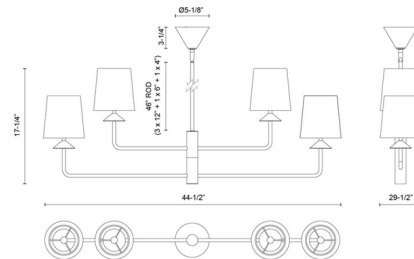

Shown in brushed gold / white linen

Specifications

COLOR White Linen
BODY FINISH Brushed Gold
WATTAGE 36W
DIMMER Standard 120V
DIMENSIONS 44.5"W x 17.25"H
BULB NOT INCLUDED 4 x B10/Candelabra (E12)/9W/120V LED
COUNTRY OF ORIGIN China

Technical Information

PRODUCT DIMENSIONS Down Rod: (3) 12", (1) 6", (1) 4"

CLICK TO VIEW PRODUCT

Notes: