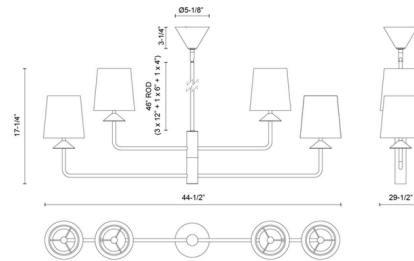

Shown in brushed gold / white linen

Specifications

COLOR White Linen
BODY FINISH Brushed Gold
WATTAGE 36W
DIMMER Standard 120V
DIMENSIONS 44.5"W x 17.25"H
BULB NOT INCLUDED 4 x B10/Candelabra (E12)/9W/120V LED
COUNTRY OF ORIGIN China

Technical Information

PRODUCT DIMENSIONS Down Rod: (3) 12", (1) 6", (1) 4"

CLICK TO VIEW PRODUCT

Notes: