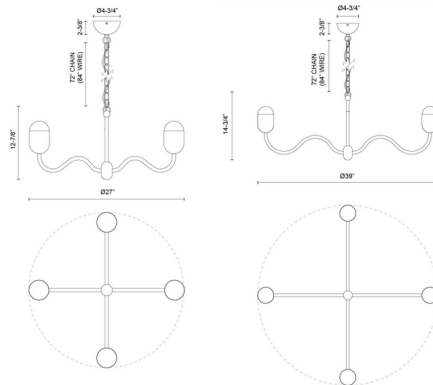

Specifications

COLOR Opal
BODY FINISH Antique White
WATTAGE 28W
DIMMER Standard 120V
DIMENSIONS 27"W x 12.88"H
BULB NOT INCLUDED 4 x G16.5/Candelabra (E12)/7W/120V LED
COUNTRY OF ORIGIN China

Technical Information

PRODUCT DIMENSIONS Wire/Chain: 84"

Notes:

Shown in antique white / opal

CLICK TO VIEW PRODUCT