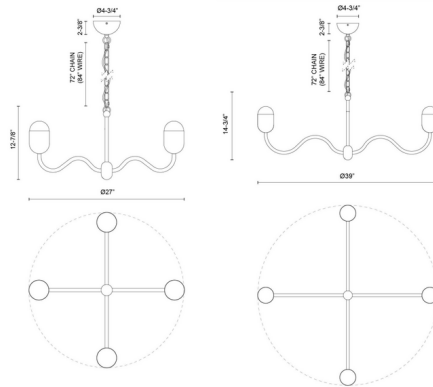

### Specifications

COLOR . . . . . Opal  
 BODY FINISH . . . . . Antique White  
 WATTAGE . . . . . 28W  
 DIMMER . . . . . Standard 120V  
 DIMENSIONS . . . . . 27"W x 12.88"H  
 BULB NOT INCLUDED . . . . . 4 x G16.5/Candelabra (E12)/7W/120V LED  
 COUNTRY OF ORIGIN . . . . . China

### Technical Information

PRODUCT DIMENSIONS . . . . . Wire/Chain: 84"

Notes:

Shown in antique white / opal

CLICK TO VIEW PRODUCT