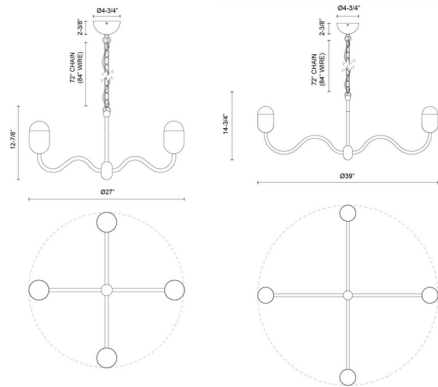

Shown in matte black / opal

CLICK TO VIEW PRODUCT

Notes: