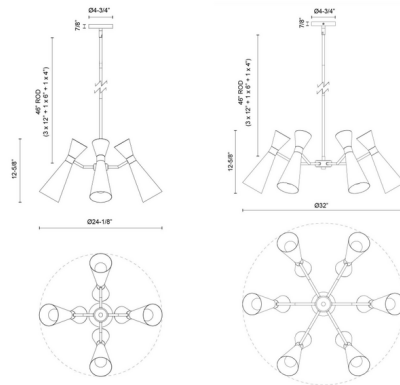

Specifications

COLOR Matte Black
BODY FINISH Aged Gold
WATTAGE 36W
DIMMER Standard 120V
DIMENSIONS 24.13"W x 12.63"H
BULB NOT INCLUDED 4 x A19/Medium (E26)/9W/120V LED
COUNTRY OF ORIGIN China

Technical Information

PRODUCT DIMENSIONS Down Rod: (3) 12", (1) 6", (1) 4"

Notes:

Shown in aged gold / matte black

CLICK TO VIEW PRODUCT