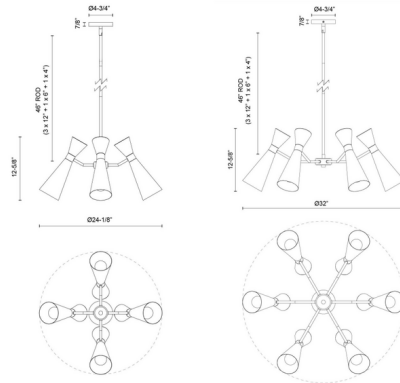

Specifications

COLOR Matte Black
BODY FINISH Aged Gold
WATTAGE 36W
DIMMER Standard 120V
DIMENSIONS 24.13"W x 12.63"H
BULB NOT INCLUDED 4 x A19/Medium (E26)/9W/120V LED
COUNTRY OF ORIGIN China

Technical Information

PRODUCT DIMENSIONS Down Rod: (3) 12", (1) 6", (1) 4"

Notes:

Shown in aged gold / matte black

CLICK TO VIEW PRODUCT