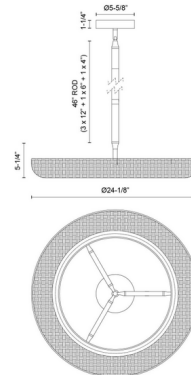

Specifications

COLOR	Rattan
BODY FINISH	Brushed Gold
WATTAGE	24W
DIMMER	Low Voltage Electronic
DIMENSIONS	24.13"W x 5.25"H
INTEGRATED LED MODULE	1 x LED/24W/120-277V LED
COUNTRY OF ORIGIN	China

Technical Information

PRODUCT DIMENSIONS	Down Rod: (3)12", (1)6", (1)4"
LAMP LIFE	50000 hours
COLOR RENDERING	90 CRI
LAMP COLOR	3000K
LUMENS/WATT	32.08
LUMINOUS FLUX	770 lumens

Shown in brushed gold / rattan

CLICK TO VIEW PRODUCT