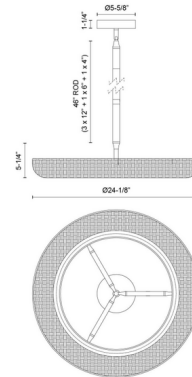

Specifications

COLOR	Rattan
BODY FINISH	Brushed Gold
WATTAGE	24W
DIMMER	Low Voltage Electronic
DIMENSIONS	24.13"W x 5.25"H
INTEGRATED LED MODULE	1 x LED/24W/120-277V LED
COUNTRY OF ORIGIN	China

Technical Information

PRODUCT DIMENSIONS	Down Rod: (3)12", (1)6", (1)4"
LAMP LIFE	50000 hours
COLOR RENDERING	90 CRI
LAMP COLOR	3000K
LUMENS/WATT	32.08
LUMINOUS FLUX	770 lumens

Shown in brushed gold / rattan

CLICK TO VIEW PRODUCT