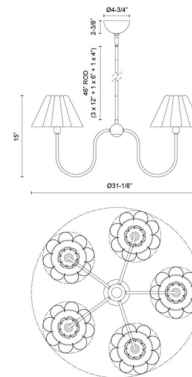

### Specifications

COLOR . . . . . White  
BODY FINISH . . . . . Brushed Gold  
WATTAGE . . . . . 35W  
DIMMER . . . . . Standard 120V  
DIMENSIONS . . . . . 31.13"W x 15"H  
BULB NOT INCLUDED . . . . . 5 x B10/Candelabra (E12)/7W/120V LED  
COUNTRY OF ORIGIN . . . . . China

### Technical Information

PRODUCT DIMENSIONS . . . . . Down Rod: (3) 12", (1) 6", (1) 4"

CLICK TO VIEW PRODUCT

Notes: