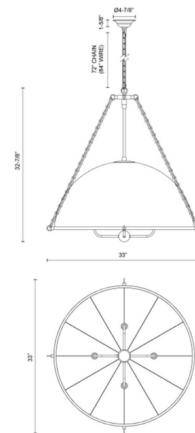

### Specifications

COLOR . . . . . White  
BODY FINISH . . . . . Brushed Gold  
WATTAGE . . . . . 36W  
DIMMER . . . . . Standard 120V  
DIMENSIONS . . . . . 33"W x 32.88"H  
BULB NOT INCLUDED . . . . . 4 x B10/Candelabra (E12)/9W/120V LED  
COUNTRY OF ORIGIN . . . . . China

### Technical Information

PRODUCT DIMENSIONS . . . . . Chain/Wire: 84"

Shown in brushed gold / white

CLICK TO VIEW PRODUCT

Notes: