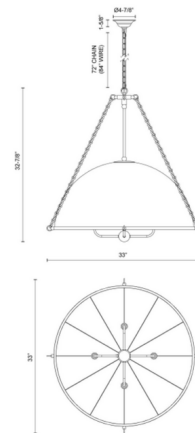

Shown in brushed gold / white

Specifications

COLOR White
BODY FINISH Brushed Gold
WATTAGE 36W
DIMMER Standard 120V
DIMENSIONS 33"W x 32.88"H
BULB NOT INCLUDED 4 x B10/Candelabra (E12)/9W/120V LED
COUNTRY OF ORIGIN China

Technical Information

PRODUCT DIMENSIONS Chain/Wire: 84"

CLICK TO VIEW PRODUCT

Notes: