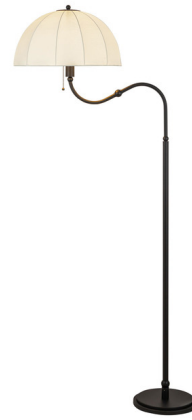

## Crosby Floor Lamp

By Alora Mood

### Description

Designed by Kelsey Leigh Design Co, the Crosby Floor Lamp is inspired by a vintage parasol. White spandex fabric is stretched over a simple frame to create the dome shade and softly filter the light. Delicate metal detailing adds classic charm. Perfect for a den or living room next to a reading chair. Features an on/off pull chain.

Shown in matte black / white

### Specifications

COLOR	White
BODY FINISH	Matte Black
WATTAGE	9W
DIMMER	N/A
DIMENSIONS	18"W x 68"H
BULB NOT INCLUDED	1 x A19/Medium (E26)/9W/120V LED
COUNTRY OF ORIGIN	China

CLICK TO VIEW PRODUCT

Notes: