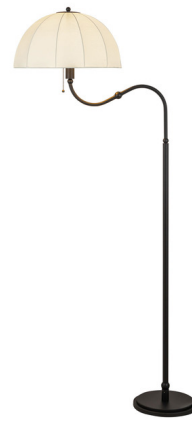

## Crosby Floor Lamp

By Alora Mood

### Description

Designed by Kelsey Leigh Design Co, the Crosby Floor Lamp is inspired by a vintage parasol. White spandex fabric is stretched over a simple frame to create the dome shade and softly filter the light. Delicate metal detailing adds classic charm. Perfect for a den or living room next to a reading chair. Features an on/off pull chain.

Shown in matte black / white

### Specifications

COLOR	White
BODY FINISH	Matte Black
WATTAGE	9W
DIMMER	N/A
DIMENSIONS	18"W x 68"H
BULB NOT INCLUDED	1 x A19/Medium (E26)/9W/120V LED
COUNTRY OF ORIGIN	China

CLICK TO VIEW PRODUCT

Notes: