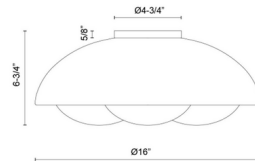

### Specifications

COLOR	Opal
BODY FINISH	Antique White
WATTAGE	21W
DIMMER	Standard 120V
DIMENSIONS	16"W x 6.75"H
BULB NOT INCLUDED	3 x A19/Medium (E26)/7W/120V LED
COUNTRY OF ORIGIN	China

CLICK TO VIEW PRODUCT