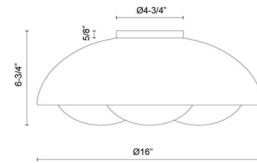

Shown in antique white / opal

Specifications

COLOR	Opal
BODY FINISH	Antique White
WATTAGE	21W
DIMMER	Standard 120V
DIMENSIONS	16"W x 6.75"H
BULB NOT INCLUDED	3 x A19/Medium (E26)/7W/120V LED
COUNTRY OF ORIGIN	China