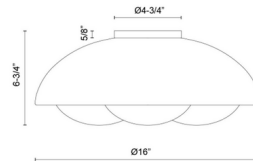

Shown in matte black / opal

Specifications

COLOR	Opal
BODY FINISH	Matte Black
WATTAGE	21W
DIMMER	Standard 120V
DIMENSIONS	16"W x 6.75"H
BULB NOT INCLUDED	3 x A19/Medium (E26)/7W/120V LED
COUNTRY OF ORIGIN	China