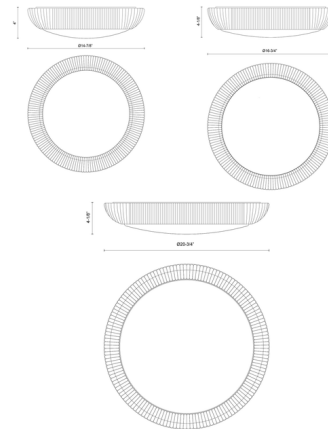

By Alora Mood

Description

With its slim profile and natural materials, the Merida Ceiling Light is perfect for adding organic texture to a minimalist space. The natural rattan is woven around the diffuser, providing soft, even illumination. Use in an entry, hallway, or anywhere you need light.

Shown in rattan / frost

Specifications

COLOR	Frost
BODY FINISH	Rattan
WATTAGE	14W
DIMMER	Standard 120V
DIMENSIONS	14.88"W x 4"H
BULB NOT INCLUDED	2 x A19/Medium (E26)/7W/120V LED
COUNTRY OF ORIGIN	China